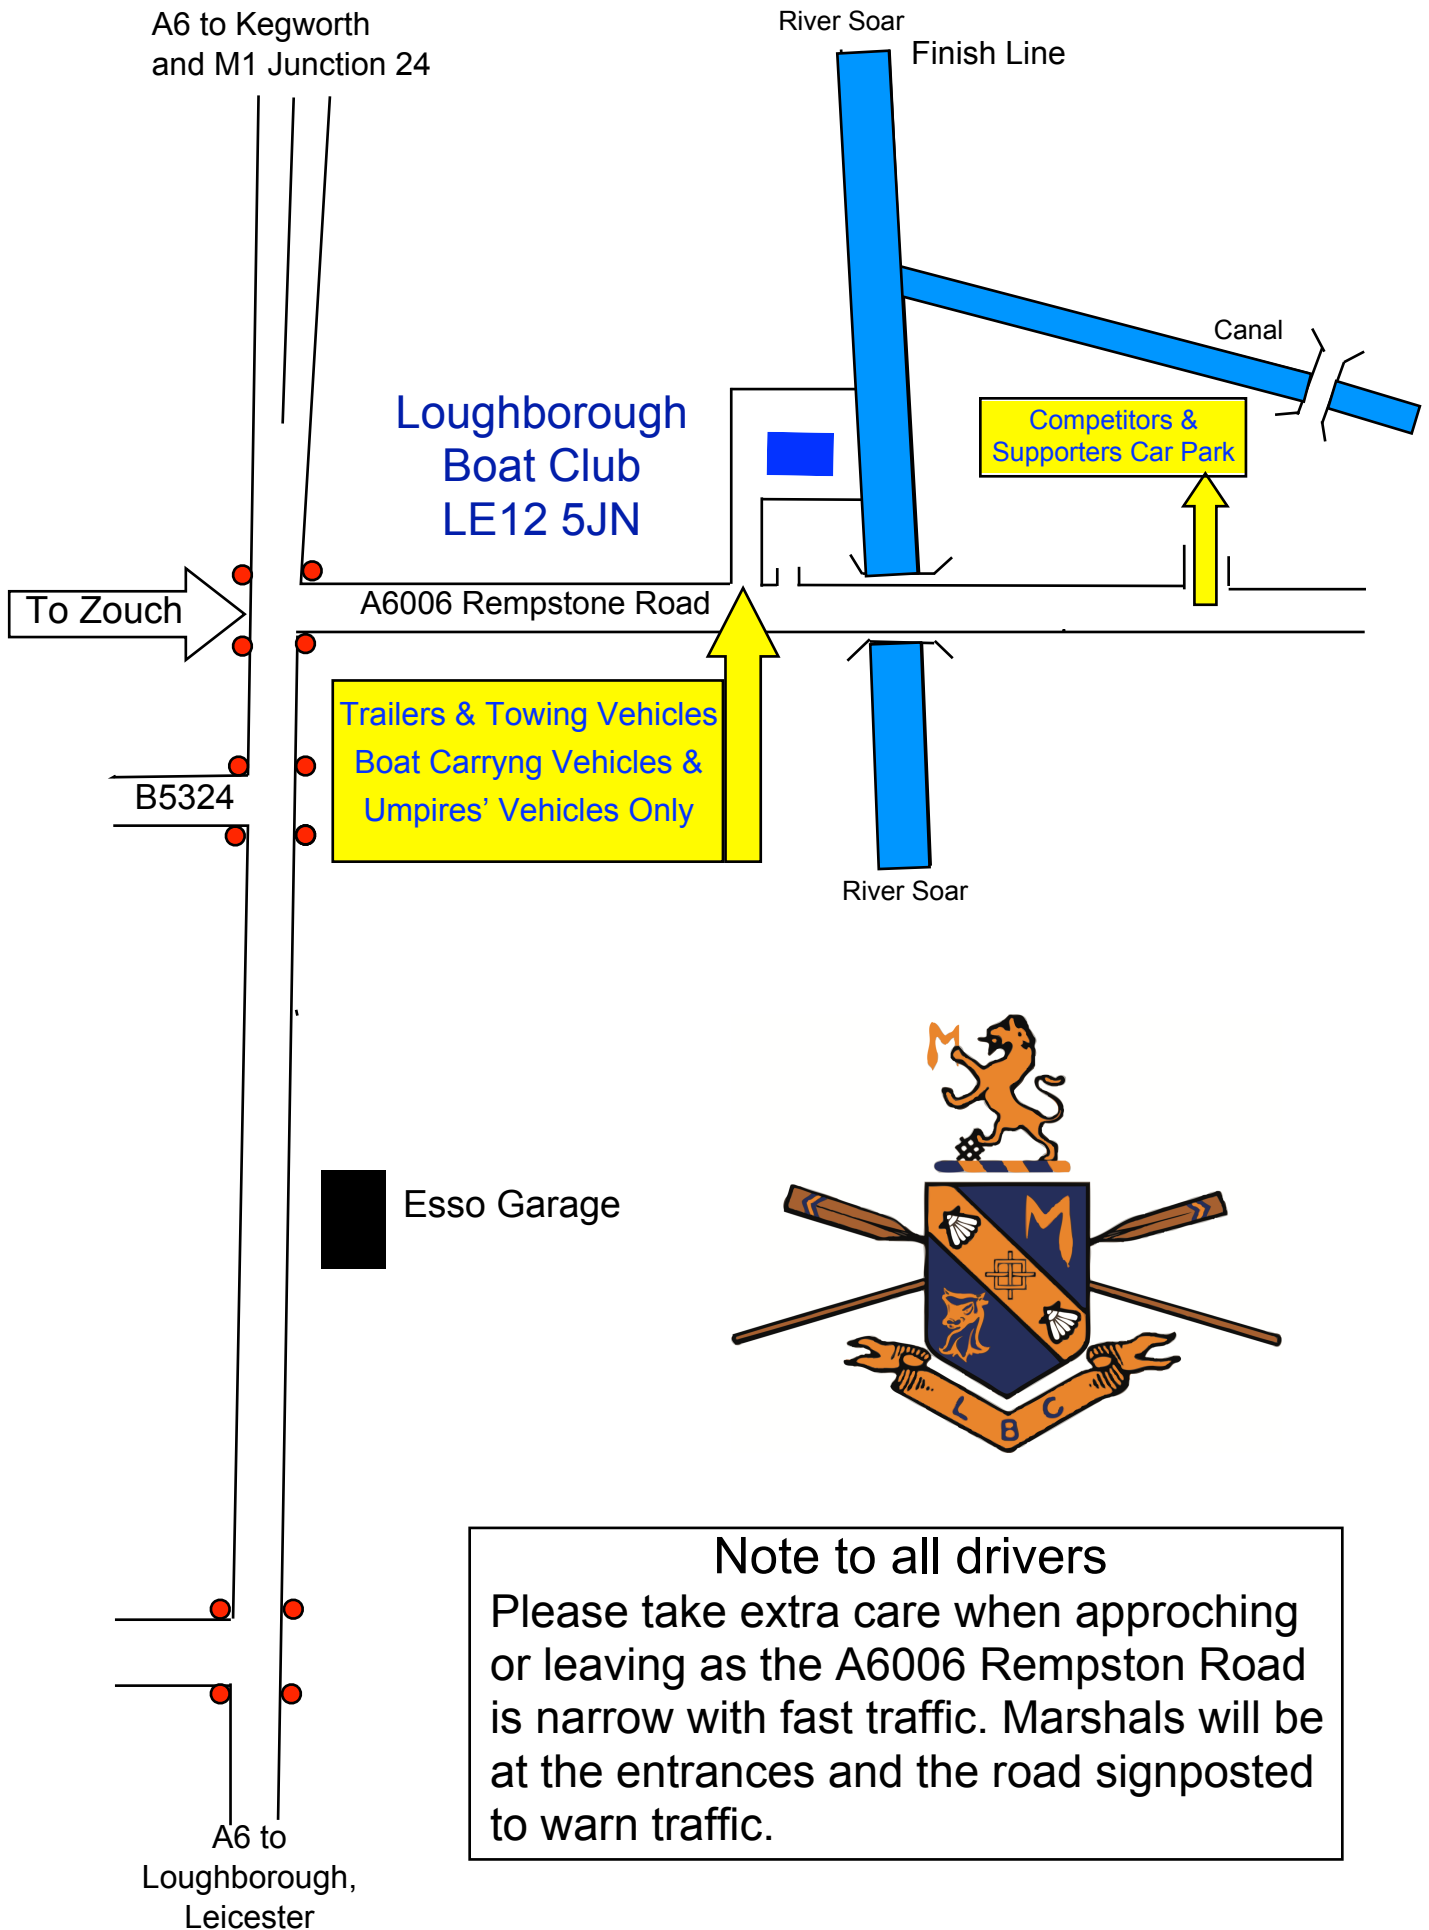

Loughborough Head of the Soar

Note to all drivers

Please take extra care when approaching or leaving as the A6006 Rempston Road is narrow with fast traffic. Marshals will be at the entrances and the road signposted to warn traffic.