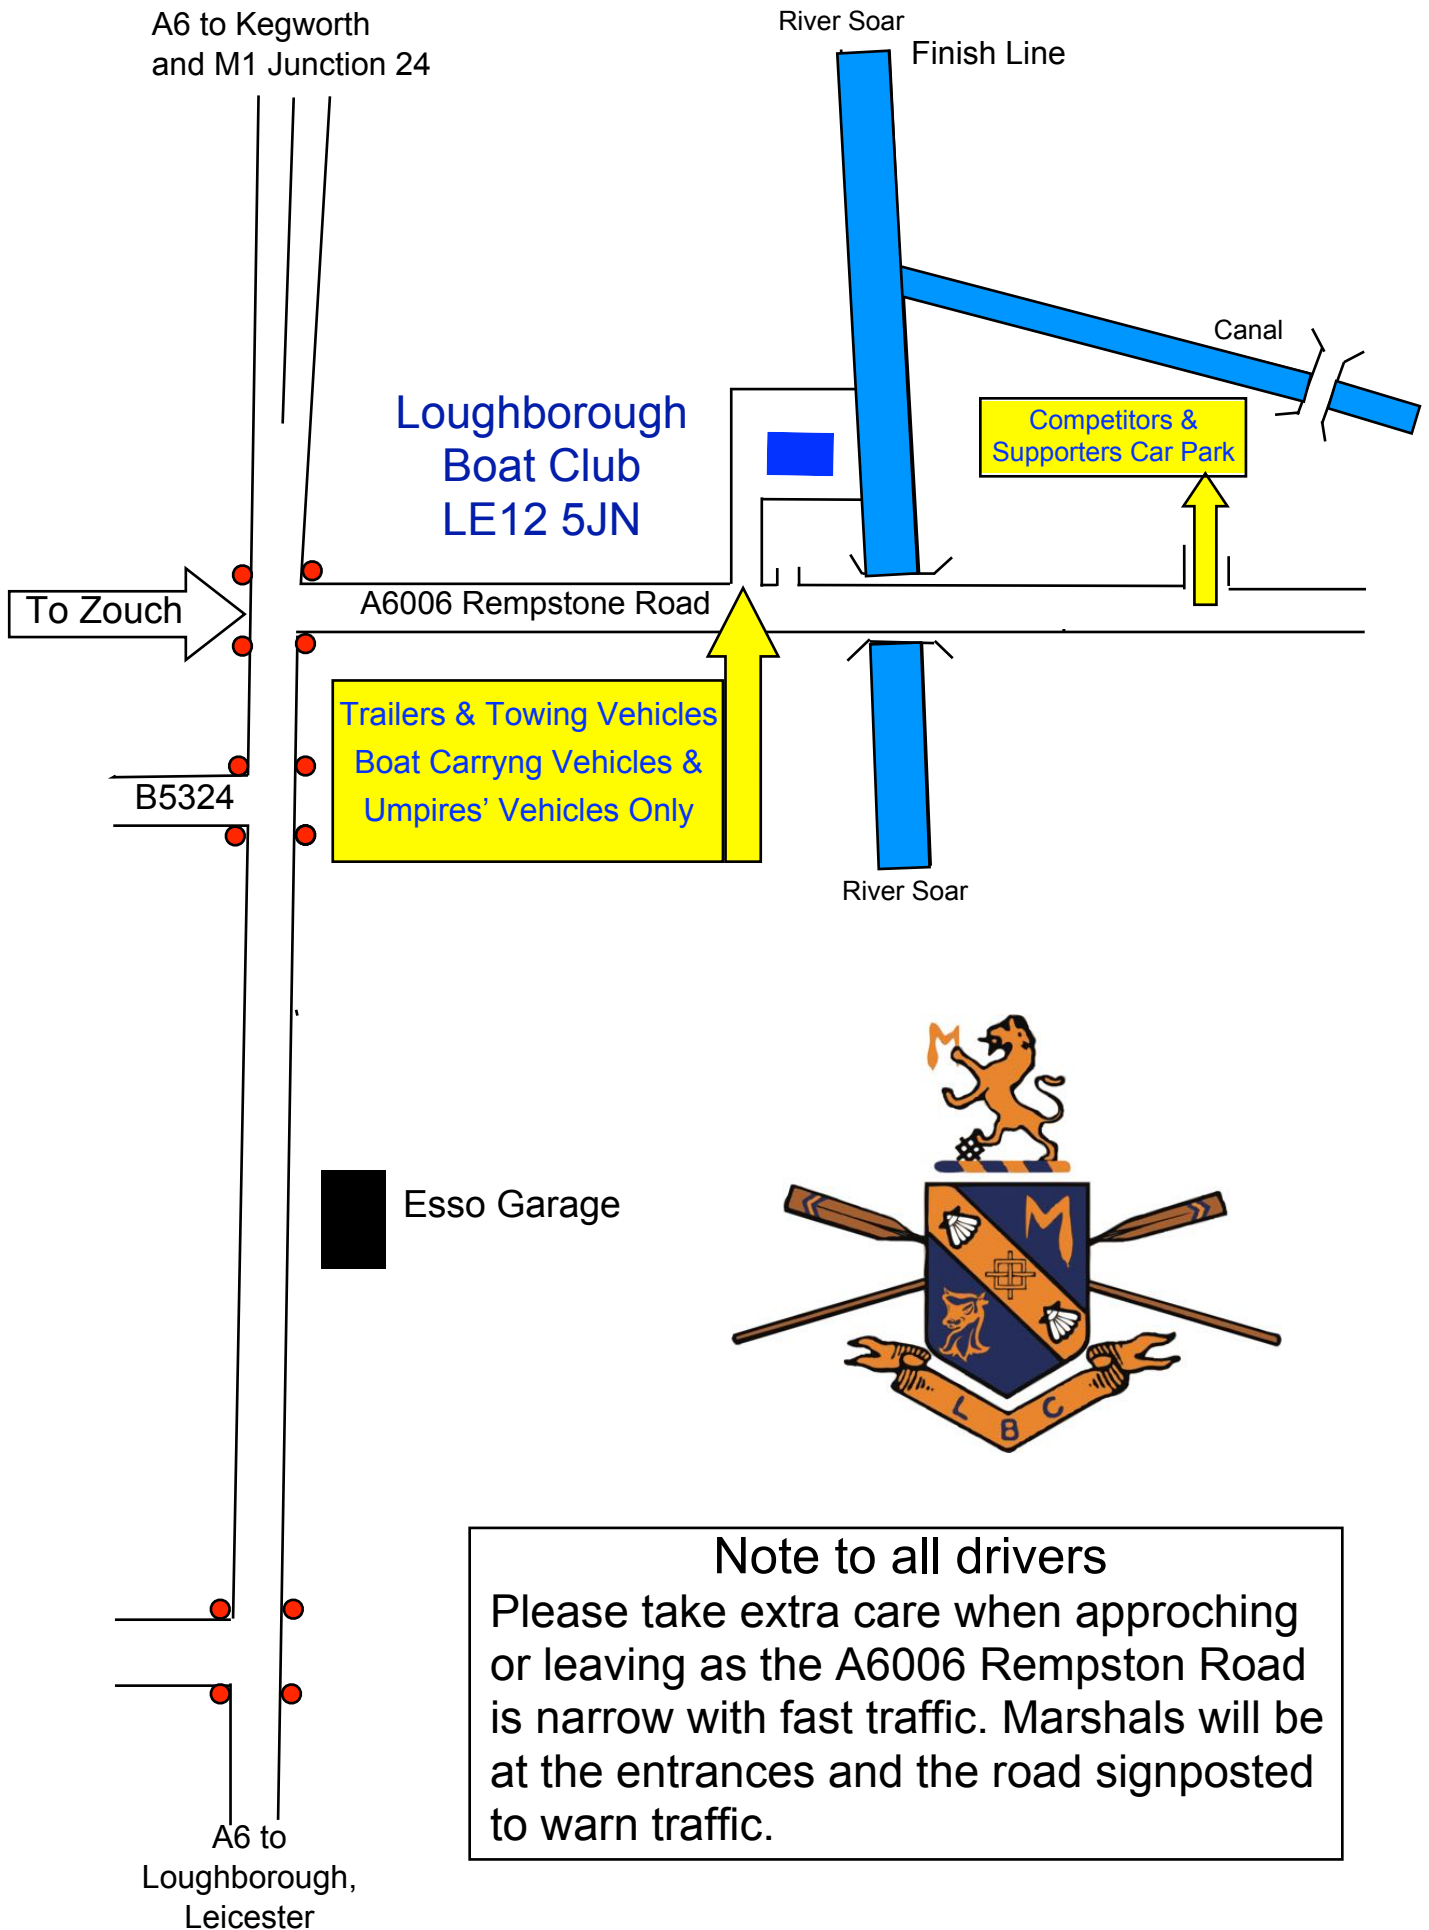

Loughborough Head of the Soar

Note to all drivers
Please take extra care when approaching or leaving as the A6006 Rempston Road is narrow with fast traffic. Marshals will be at the entrances and the road signposted to warn traffic.